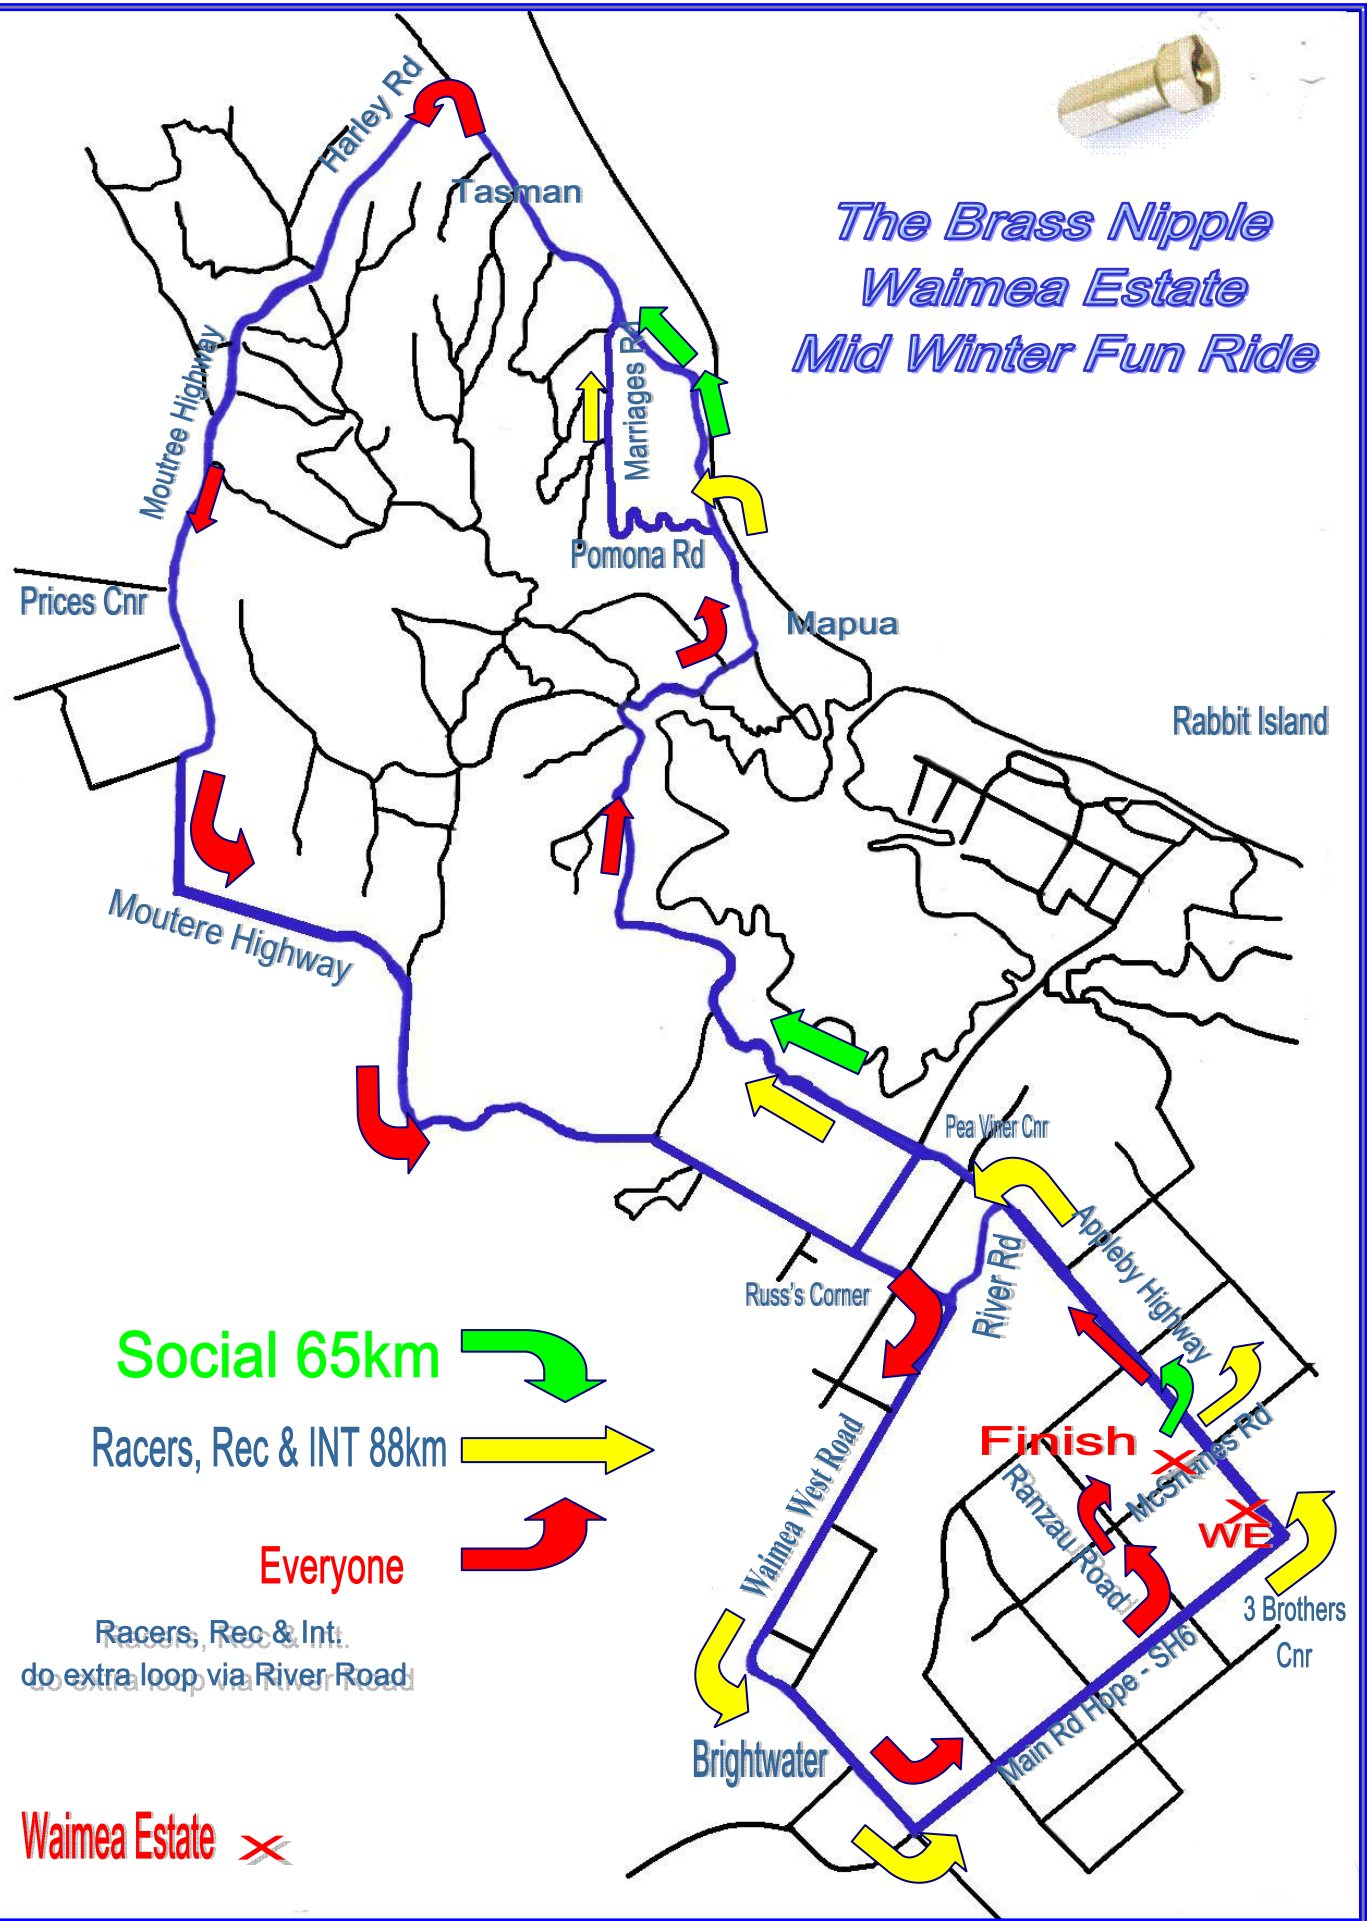

The Brass Nipple Waimea Estate Mid Winter Fun Ride

Social 65km 

Racers, Rec & INT 88km 

Everyone 

Racers, Rec & Int.
do extra loop via River Road

Waimea Estate 

Finish 
WE 
3 Brothers Cnr